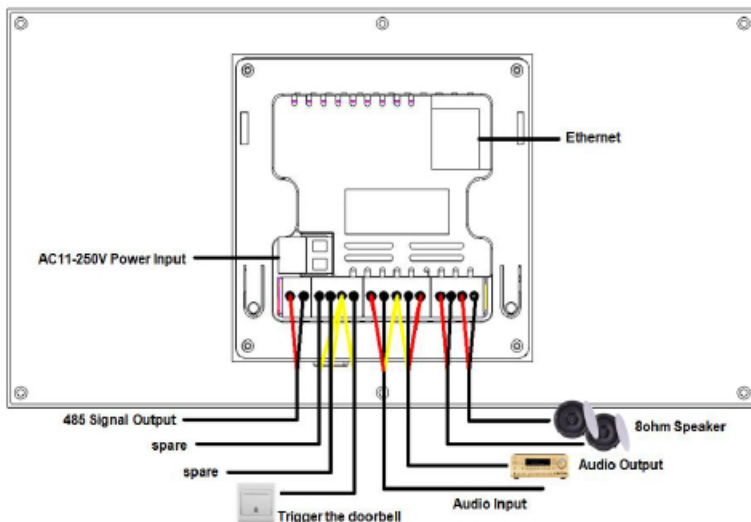

Product specification

Attack and release	Output	4-8 O
	Total harmonic	0.03% (1W.1KHZ)
	Frequent	20Hz-20KHz
	Audio signal to noise ratio 98Ddb	
Audio format	MP3, WAV,WMA,FLAC,APE,,ACC,AC3, OGG	
Video format	MPEG-1/2/3/4, RM/RMVB,WMV,MOV,MK,VOB,AVI,3GP,H,264	
Poewer input	AC110-250V	
Audio input	AUX	
Audio out	Output analog signal	
Subwoofer	Analog subwoofer output	
485	Support	

4. Description of other functions

- 1.Support and control TUYA intelligent ecological chain equipment
- 2.Support TUYA application addition
- 3.Personalized screen saver settings
- 4.Timing switch
- 5.Support customization

5、 Installation wiring diagram

Main engine wiring diagram

6、 Packing

Manual +color box	Wire box+holder+Screw