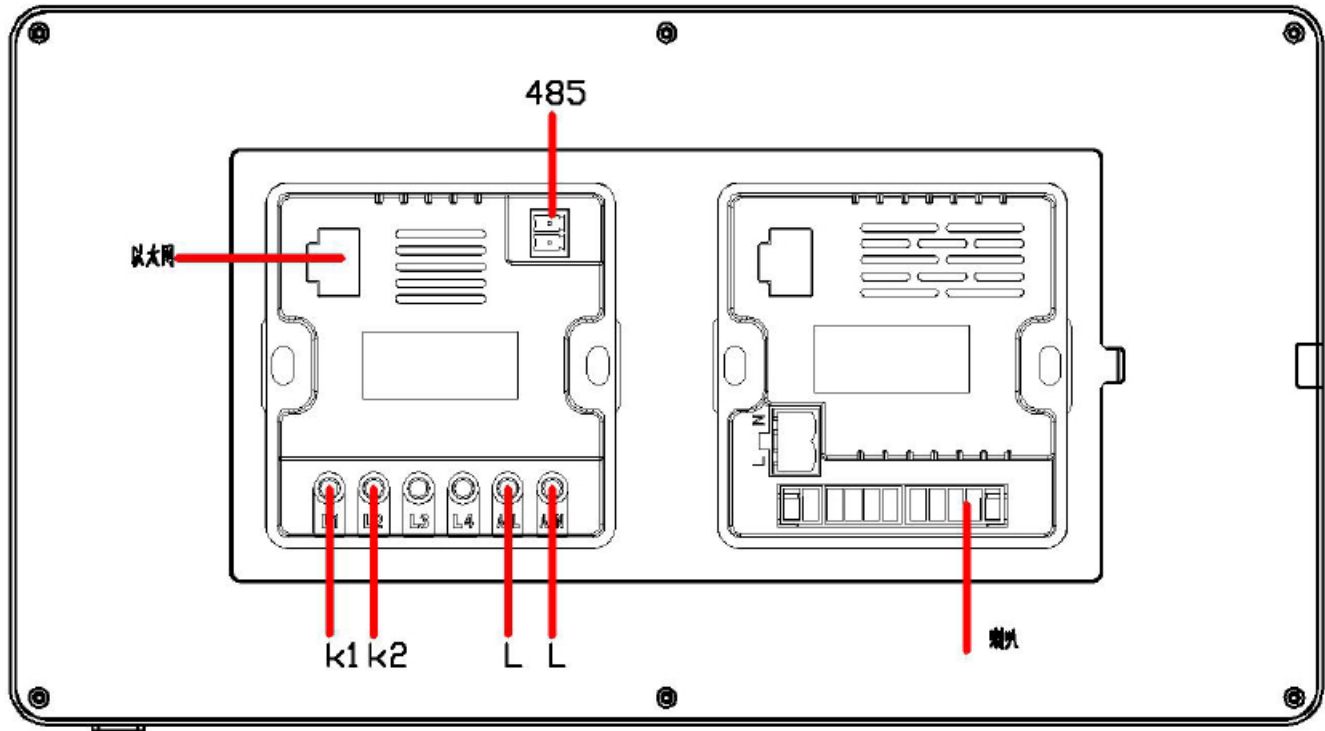

Product specification

6. Packaging

Standard accessories

Manual * 1, warranty card * 1

Wire box * 1, mounting bracket * 1, mounting screw * 1